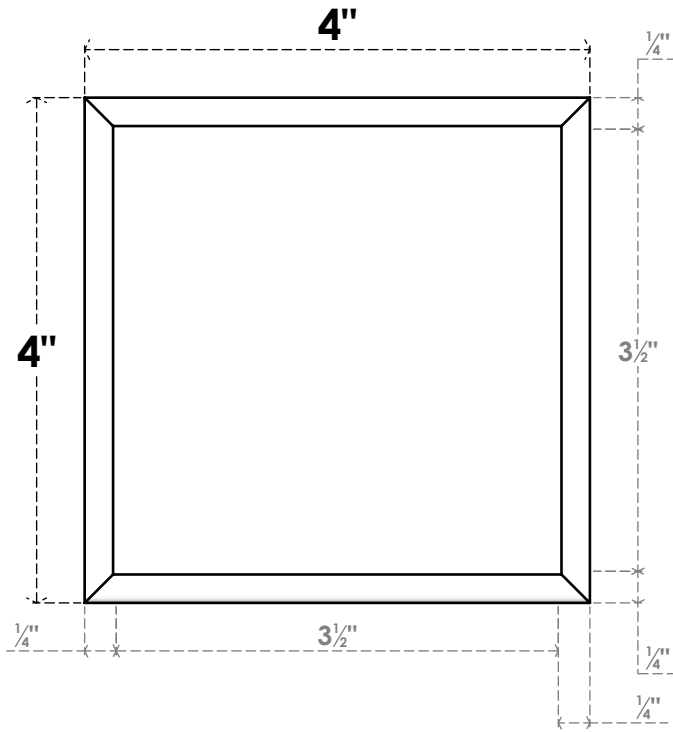

ROSP040X040X075SDG05

4"W X 4"H X 3/4"P STANDARD SEDGWICK ROSETTE WITH ROUNDED EDGE,
ARCHITECTURAL GRADE PVC

FRONT

SIDE

EKENA MILLWORK
2300 WEST MAIN ST.
CLARKSVILLE, TX 75426
TOLL FREE: 866-607-0453
WWW.EKENAMILLWORK.COM