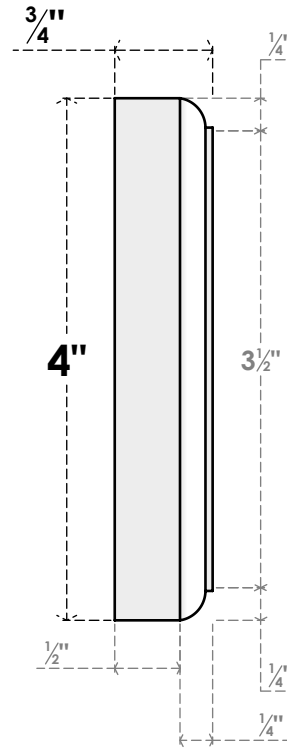

ROSP040X040X075SDG05

4"W X 4"H X 3/4"P STANDARD SEDGWICK ROSETTE WITH ROUNDED EDGE,
ARCHITECTURAL GRADE PVC

FRONT

SIDE

EKENA MILLWORK
2300 WEST MAIN ST.
CLARKSVILLE, TX 75426
TOLL FREE: 866-607-0453
WWW.EKENAMILLWORK.COM

NOTES

1. INSTALLATION TO BE COMPLETED IN ACCORDANCE WITH MANUFACTURER'S SPECIFICATIONS.
2. DRAWING MAY NOT BE TO SCALE
3. THIS DRAWING IS INTENDED FOR DESIGN AND PLANNING PURPOSES ONLY.
4. ALL INFORMATION CONTAINED HEREIN WAS CURRENT AT THE TIME OF DEVELOPMENT BUT MUST BE REVIEWED AND APPROVED BY THE PRODUCT MANUFACTURER TO BE CONSIDERED ACCURATE.
5. ARCHITECTURAL GRADE PVC PRODUCTS ARE MADE FROM EXPANDED CELLULAR PVC AND COME NATURALLY WHITE BUT MAY BE PAINTED